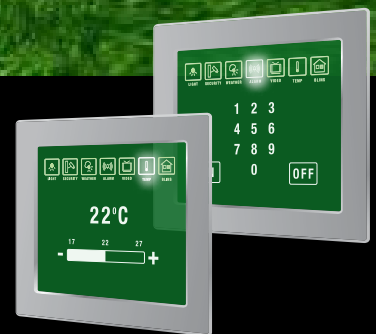

SMART CONTROL OF YOUR HOME

IQ@HOME

New Out of The box product
Control trough 8" or 12" TouchPanel
Easy installation & use

Intercom system

Intercom with video included Client for IP Intercom system included

Alarming

Intrusion Alarm system
Multi Zone alarm system
Alarming trough GSM

Safety

Fire sensor detection
Flood sensor detection
Gas sensor detection
CO sensor detection

Weather

On-Line Weather forecast

HVAC

Control of temperature
Cooling & heating mode
Speed limit selection
Manual / automatic mode
Power Energy mode
Schedule
Ceiling Fans control included

Blinds

Control of blinds
Up/ down
Scens
Dynamic vs Weather Forecast
Schedule

IP Camera

Viewing of IP cameras through system

System configuration

Modul	Description
iMaster	24Mhz CPU, RTC, Ethernet
iInterface	8" / 12 " colour touch screen with microphone
iPower	24V DC power supply
iLight	max. 36 on/off lights max. 8 DALI groups
iHVAC	max. 10 temperature regulation zones 3 time tables
iBlinds	max. 12 controlled blinds
iScenes	max. 12 scenes included
iCellFans	max. 10 groups
iSafety	max4 input sensors
iAlarm	max. 3 zone cover