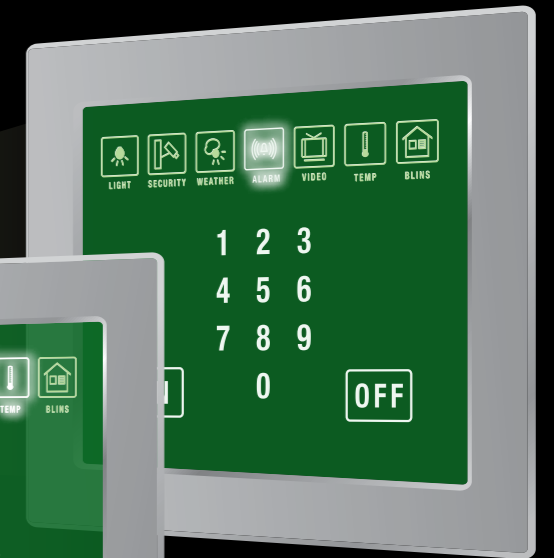

SMART CONTROL OF YOUR HOME

IQ@HOME

New Out of The box product
Control trough 8" or 12" TouchPanel
Easy installation & use

Intercom system

Intercom with video included Client for IP Intercom system included

Lifestyle

Easy interfacing & integration of several Audio/Video and Media Servers

Extras

Home appliance integration
Elevator call
Skype
Internet browser
GSM integration
And many more...

Lights

Control of complete house lighting
Type of lighs
Classic 230VAC
0-10V analog dimming
DSI lights
DALI lights
On/off control
Dimming
PIR sensor
Scens included
Schedule
Power Energy mode

Alarming

Intrusion Alarm system
Multi Zone alarm system
Alarming trough GSM

Safety

Fire sensor detection
Flood sensor detection
Gas sensor detection
CO sensor detection

Weather

On-Line Weather forecast

HVAC

Control of temperature
Cooling & heating mode
Speed limit selection
Manual / automatic mode
Power Energy mode
Schedule
Ceiling Fans control included

Blinds

Control of blinds
Up/ down
Scens
Dynamic vs Weather Forecast
Schedule